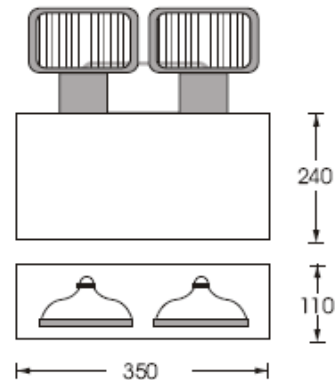

ALTO-DA1B00X, MARINA-DA3B0X, FENER-2210107X

Information, direction and emergency lighting

ALTO-DA1B00X

DA Wall-mounted

MARINA-DA3B0X

TD Ceiling bracket-mounted

FENER2210107X

REFERENCE