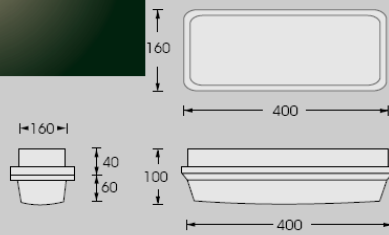

ALTO-DA1B00X, MARINA-DA3B0X, FENER-2210107X

Information, direction and emergency lighting

ALTO-DA1B00X

DA Wall-mounted

MARINA-DA3B0X

TD Ceiling bracket-mounted

FENER2210107X

REFERENCE