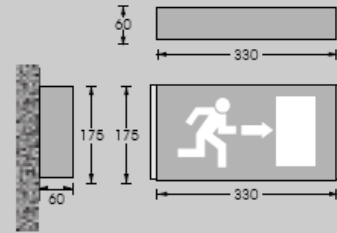

ALTO-DA1B00X, MARINA-DA3B0X, FENER-2210107X

Information, direction and emergency lighting

DA Wall-mounted

TD Ceiling bracket-mounted

REFERENCE

ALTO-DA1B00X
MARINA-DA3B0X
FENER-2210107X

DESCRIPTION

Information and direction lighting, IP40, sustained double sided 3 hours.
Emergency light non maintained single sided 3 hours (exists also in sustained), IP65.
Emergency light 1 hour(exists also in 3 hours), 2 halogen lamps 20W (exists also in 1), 12V 7Ah battery