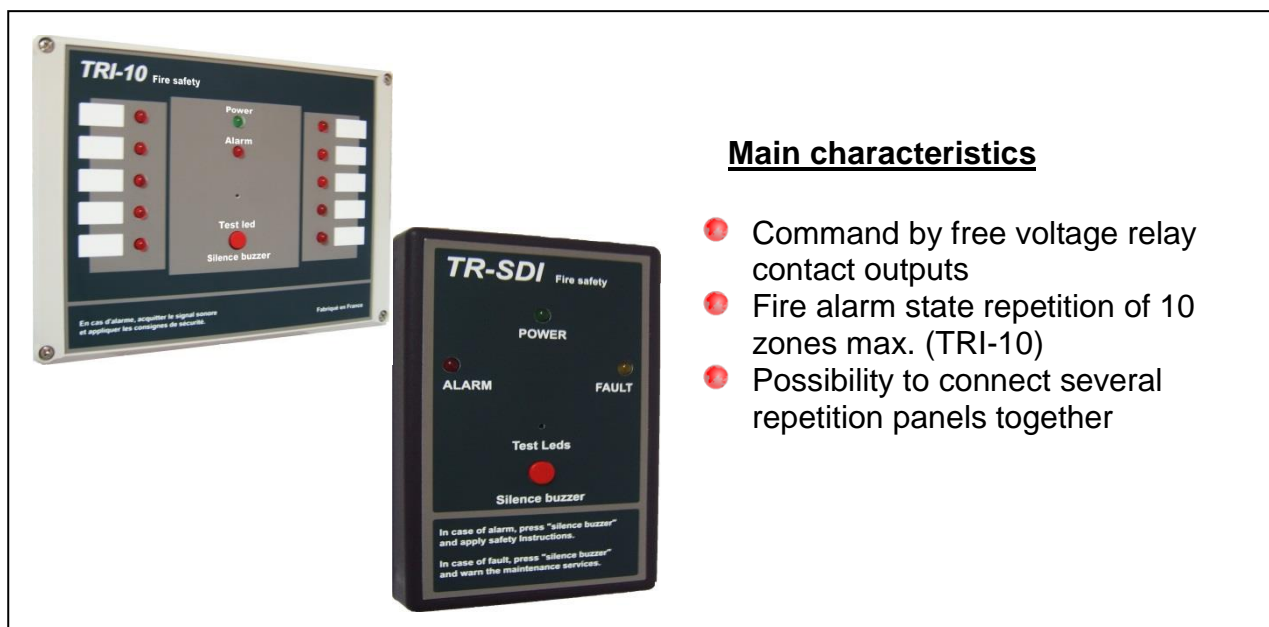

## Remote Indicator panel

- **Up to 10 alarm zone repetitions**

**TR-SDI & TRI-10** are Repeater Panels of General Indications designed to be connected with **FDS (Fire Detection System)**.

Both **TR-SDI** and **TRI-10** repeat main information like **“power”** and **“fire alarm”** coming from FDS. Repeater panels carry out the signalization by the means of **leds** and **acoustic signal**. Possibility is given to carry out **“test led”** and **“silence buzzer”**.

**TR-SDI** and **TRI-10** collect the alarm information from FDS by the means of **relay contact outputs**.

**TR-SDI** is dedicated for the repetition of **“general fire alarm”** and **“general fault”** of an FDS and **TRI-10** is dedicated for the repetition of **“fire alarm of zones” (max. 10)**.

These repeater panels need 24V external power supply and they can be connected in cascade.