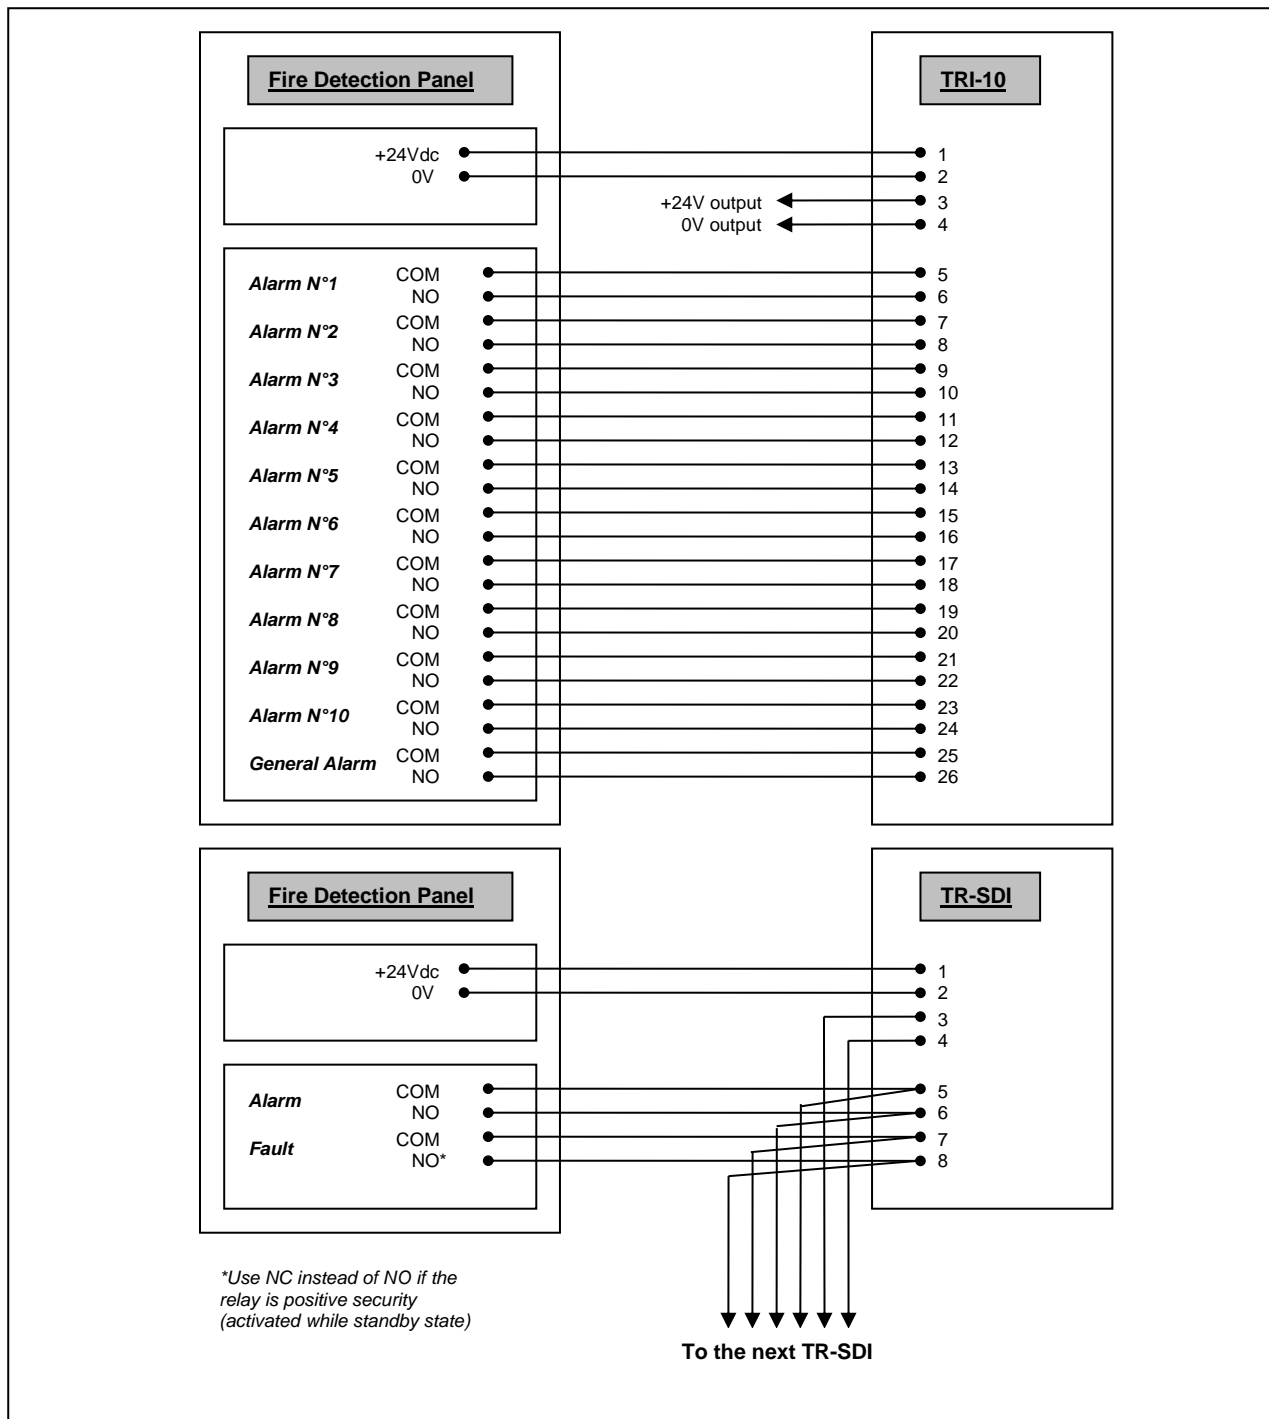

TR-SDI & TRI-10

Remote Indicator panel

REFERENCE
TR-SDI
TRI-10

DESCRIPTION
Remote indicator panel
Remote 10 alarm zones indicator panel

Non contractual document

DETECTOMAT INTERNATIONAL
41 rue du saule trapu, ZA du moulin de Massy
91300 MASSY (France)

Tel : +33 (0)1 60 13 67 24
Fax : +33 (0)1 60 13 67 26
e-mail : sales@detectomat-int.com